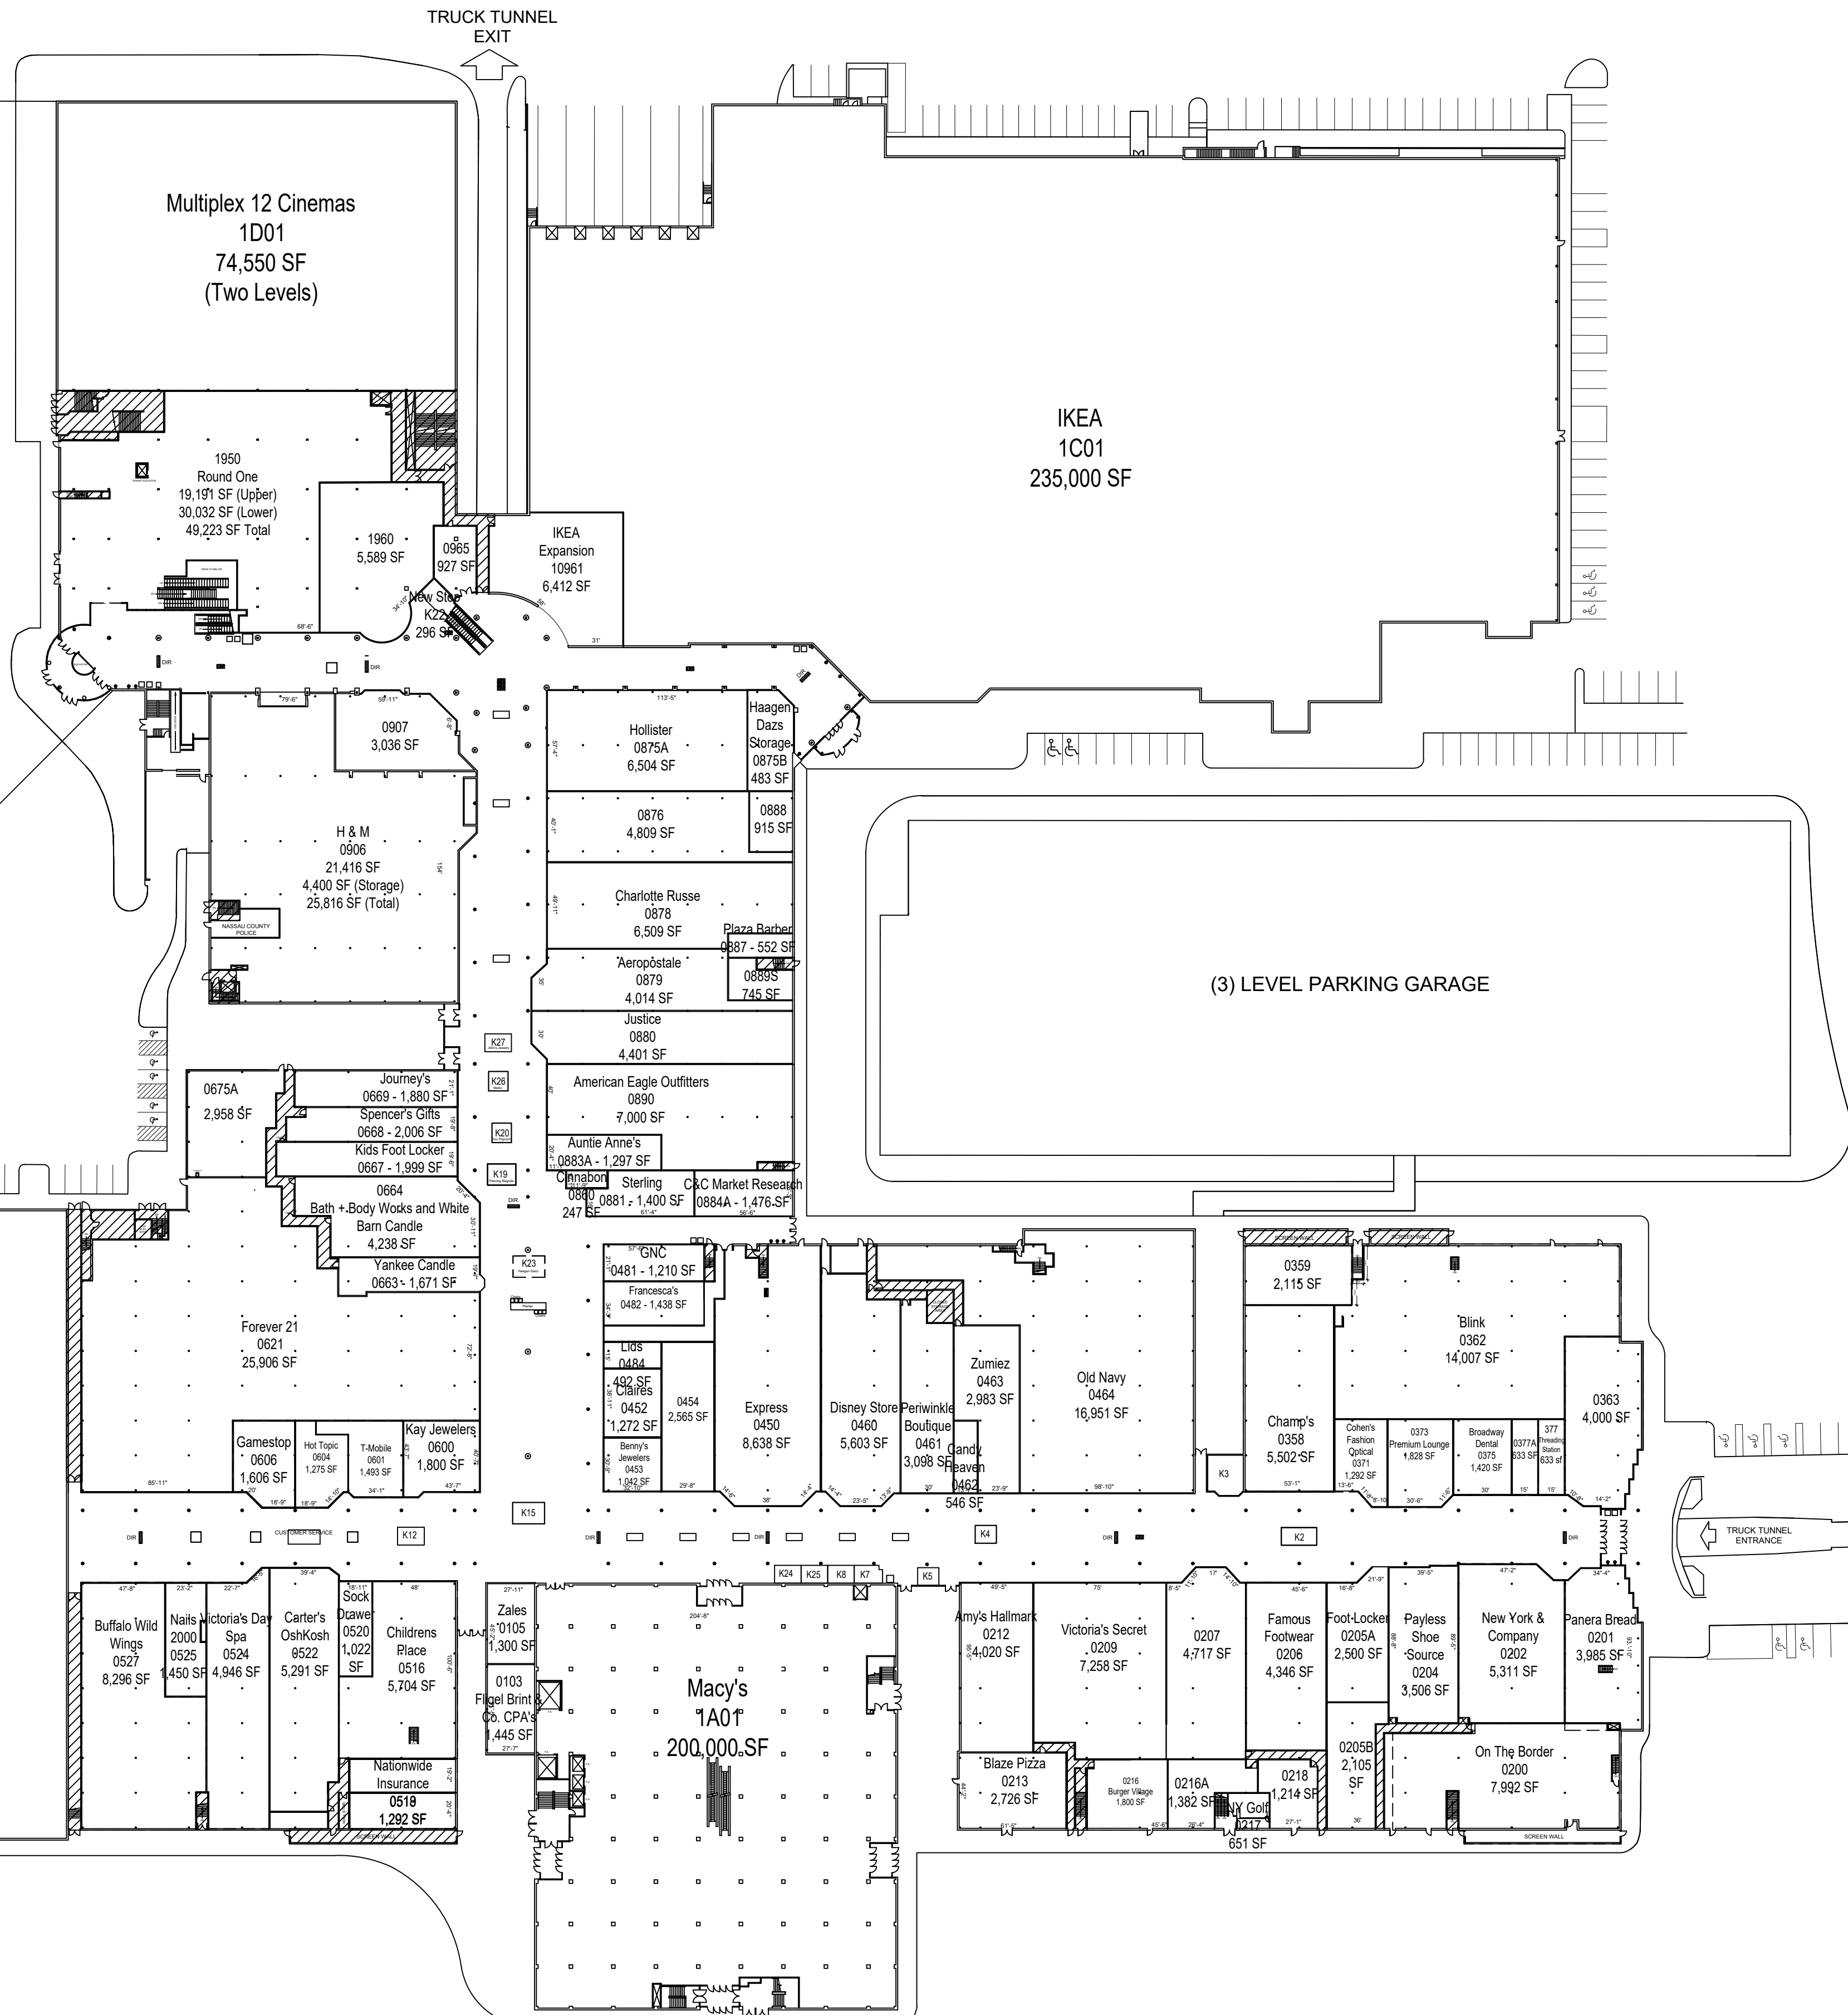

UPPER LEVEL FOOD COURT

KIOSK TENANTS

K02	Kung Fu Tea	200 SF
K03	436 SF	
K04	Cell Mart	120 SF
K05	Choket (Opening Winter 2017)	120 SF
K07	155 SF	
K08	Watch This	150 SF
K12	Cell Express	150 SF
K15	Sunglass Hut	216 SF
K19	Flamingo Pagoda	192 SF
K20	Doc Popcorn	150 SF
K23	Hagen Dazs	200 SF
K24	Fix A Phone	150 SF
K25	My Tees	150 SF
K26	Metro	128 SF
K27	Albin's Jewelry	128 SF

GROUND LEVEL LEASE PLAN AND SECOND LEVEL FOOD COURT

July, 2017