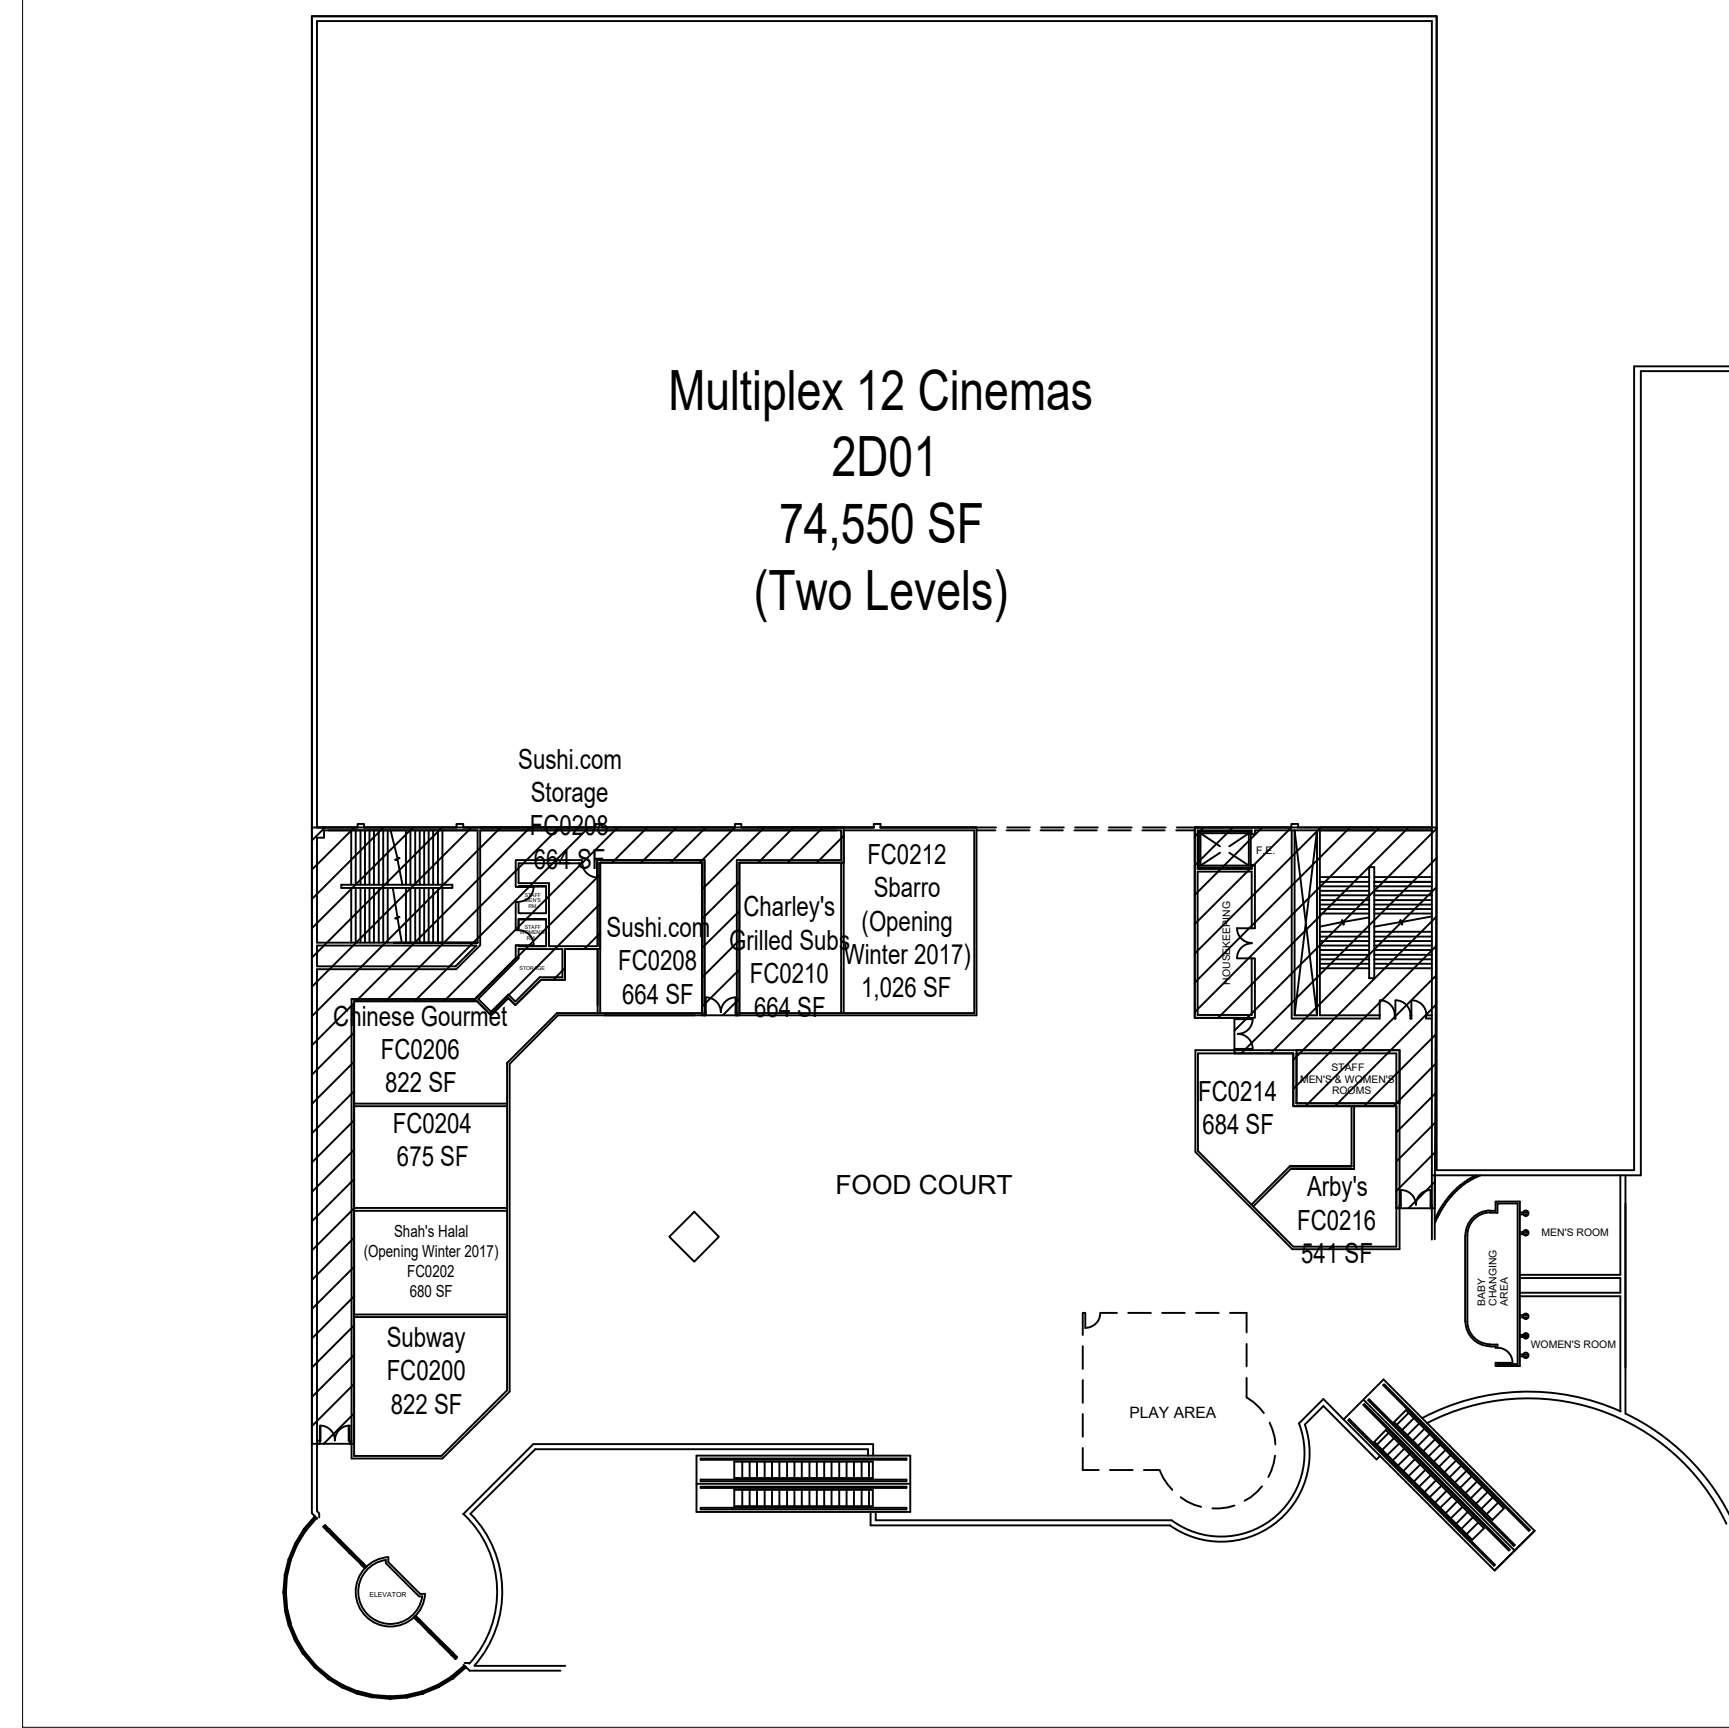

UPPER LEVEL FOOD COURT

KIOSK TENANTS

K02	Kung Fu Tea	200 SF
K03	436 SF	
K04	Cell Mart	120 SF
K05	Choket (Opening Winter 2017)	120 SF
K07	155 SF	
K08	Watch This	150 SF
K12	Cell Express	150 SF
K15	Sunglass Hut	216 SF
K19	Flamingo Pagoda	192 SF
K20	Doc Popcorn	150 SF
K23	Hagen Dazs	200 SF
K24	Fix A Phone	150 SF
K25	My Tees	150 SF
K26	Metro	128 SF
K27	Albin's Jewelry	128 SF

GROUND LEVEL LEASE PLAN AND SECOND LEVEL FOOD COURT

July, 2017