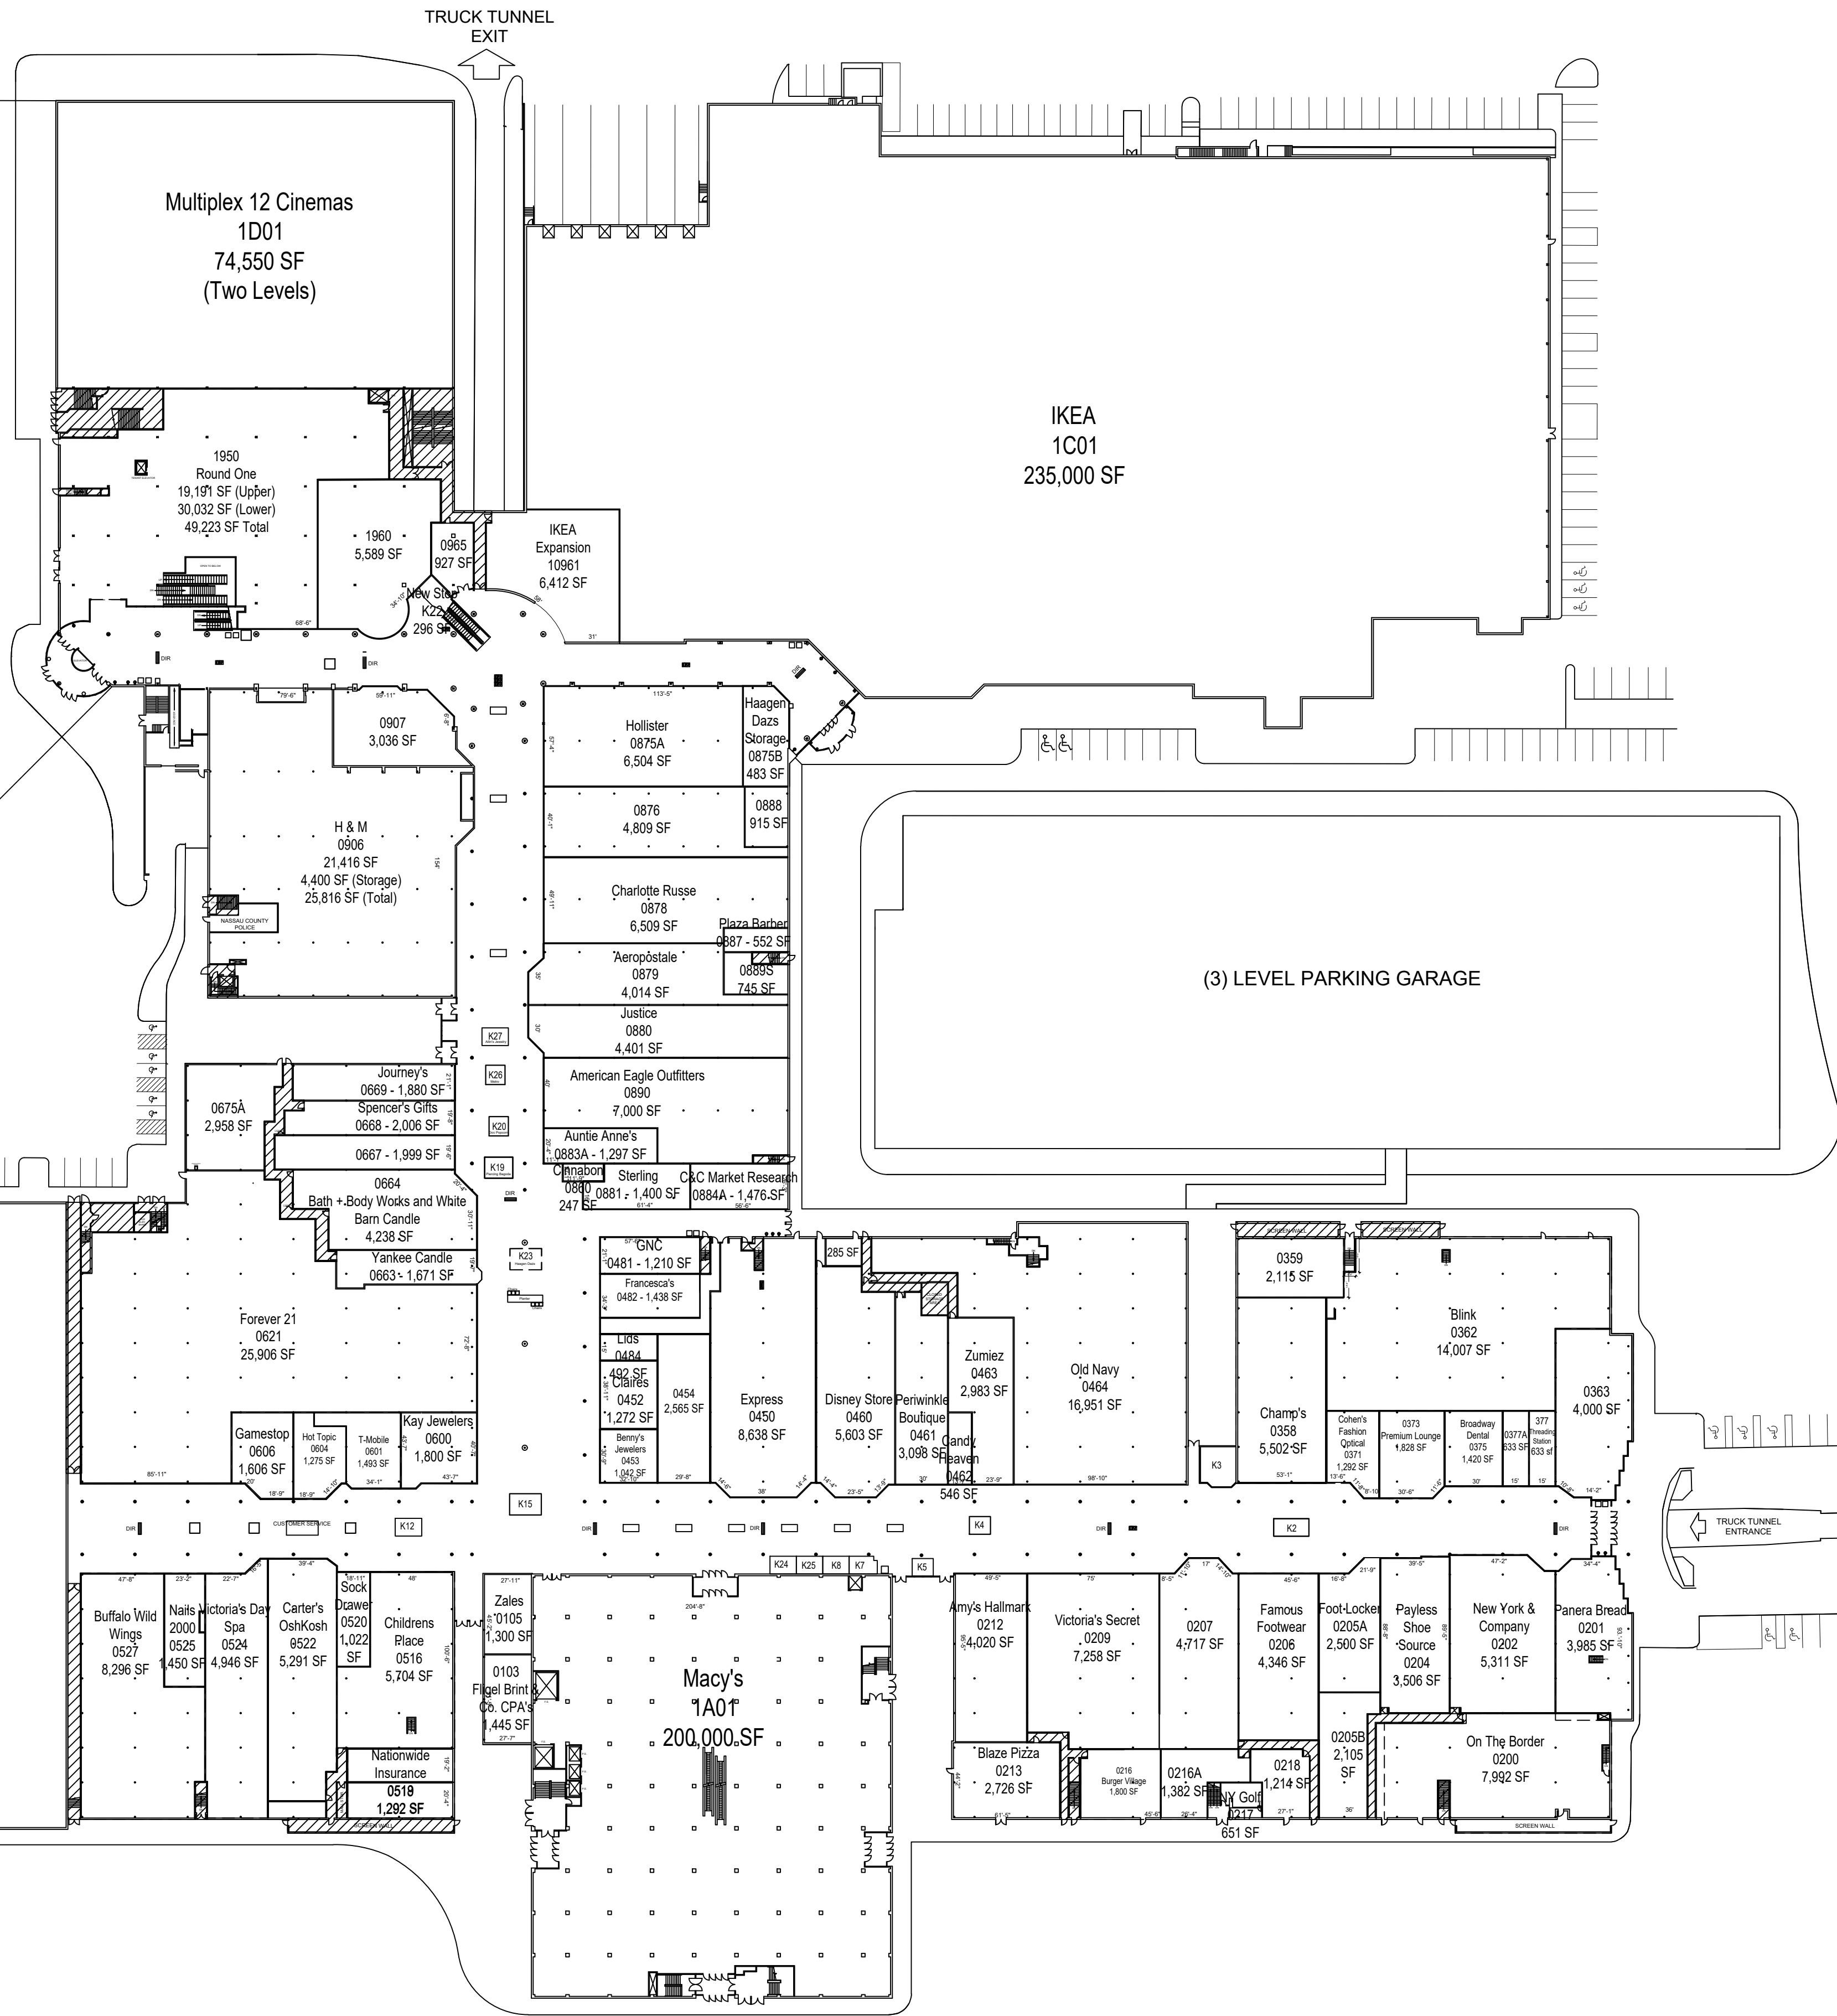

UPPER LEVEL FOOD COURT

KIOSK TENANTS

K02	Kung Fu Tea	200 SF
K03	436 SF	
K04	Cell Mart	120 SF
K05	120 SF	
K07	155 SF	
K08	Watch This	150 SF
K12	Cell Express	150 SF
K15	Sunglass Hut	216 SF
K19	Flamingo Pagoda	192 SF
K20	Potato Corner (Opening Soon)	150 SF
K23	Huggies Dazs	200 SF
K24	Fix A Phone	150 SF
K25	My Ties	150 SF
K26	Metro	128 SF
K27	Atlin's Jewelry	128 SF

GROUND LEVEL LEASE PLAN AND SECOND LEVEL FOOD COURT

August, 2018