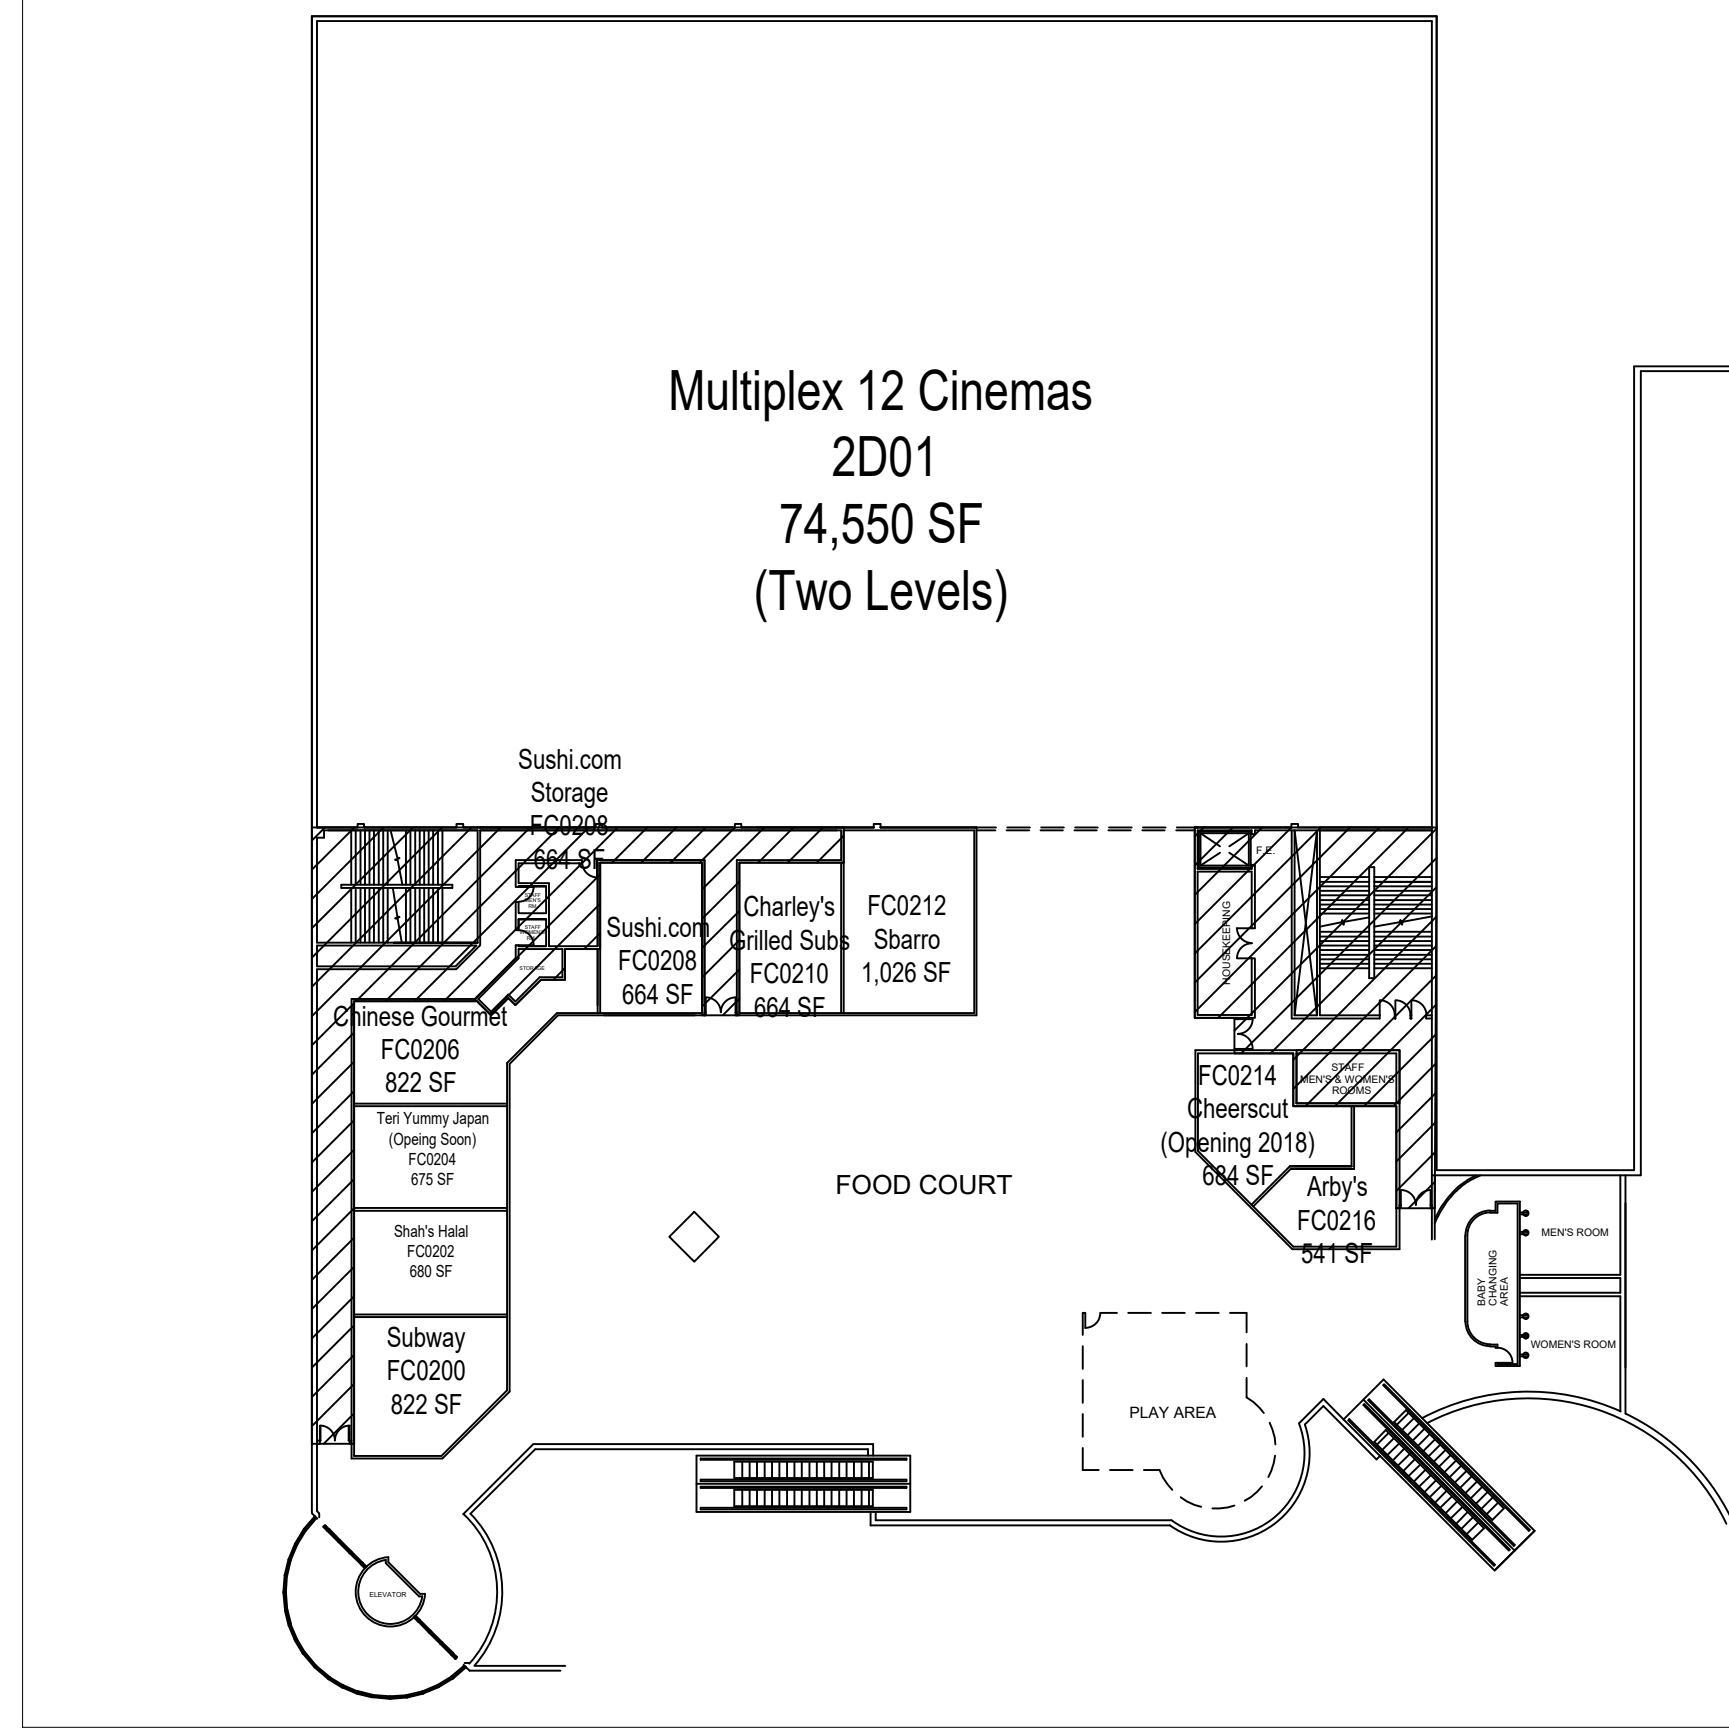

UPPER LEVEL FOOD COURT

KIOSK TENANTS

K02	Kung Fu Tea	200 SF
K03	436 SF	
K04	Cell Mart	120 SF
K05	120 SF	
K07	155 SF	
K08	Watch This	150 SF
K12	Cell Express	150 SF
K15	Sunglass Hut	216 SF
K19	Flamingo Pagoda	192 SF
K20	Potato Corner (Opening Soon)	150 SF
K23	Huggies Dazs	200 SF
K24	Fix A Phone	150 SF
K25	My Ties	150 SF
K26	Metro	128 SF
K27	Atlin's Jewelry	128 SF

GROUND LEVEL LEASE PLAN AND SECOND LEVEL FOOD COURT

August, 2018